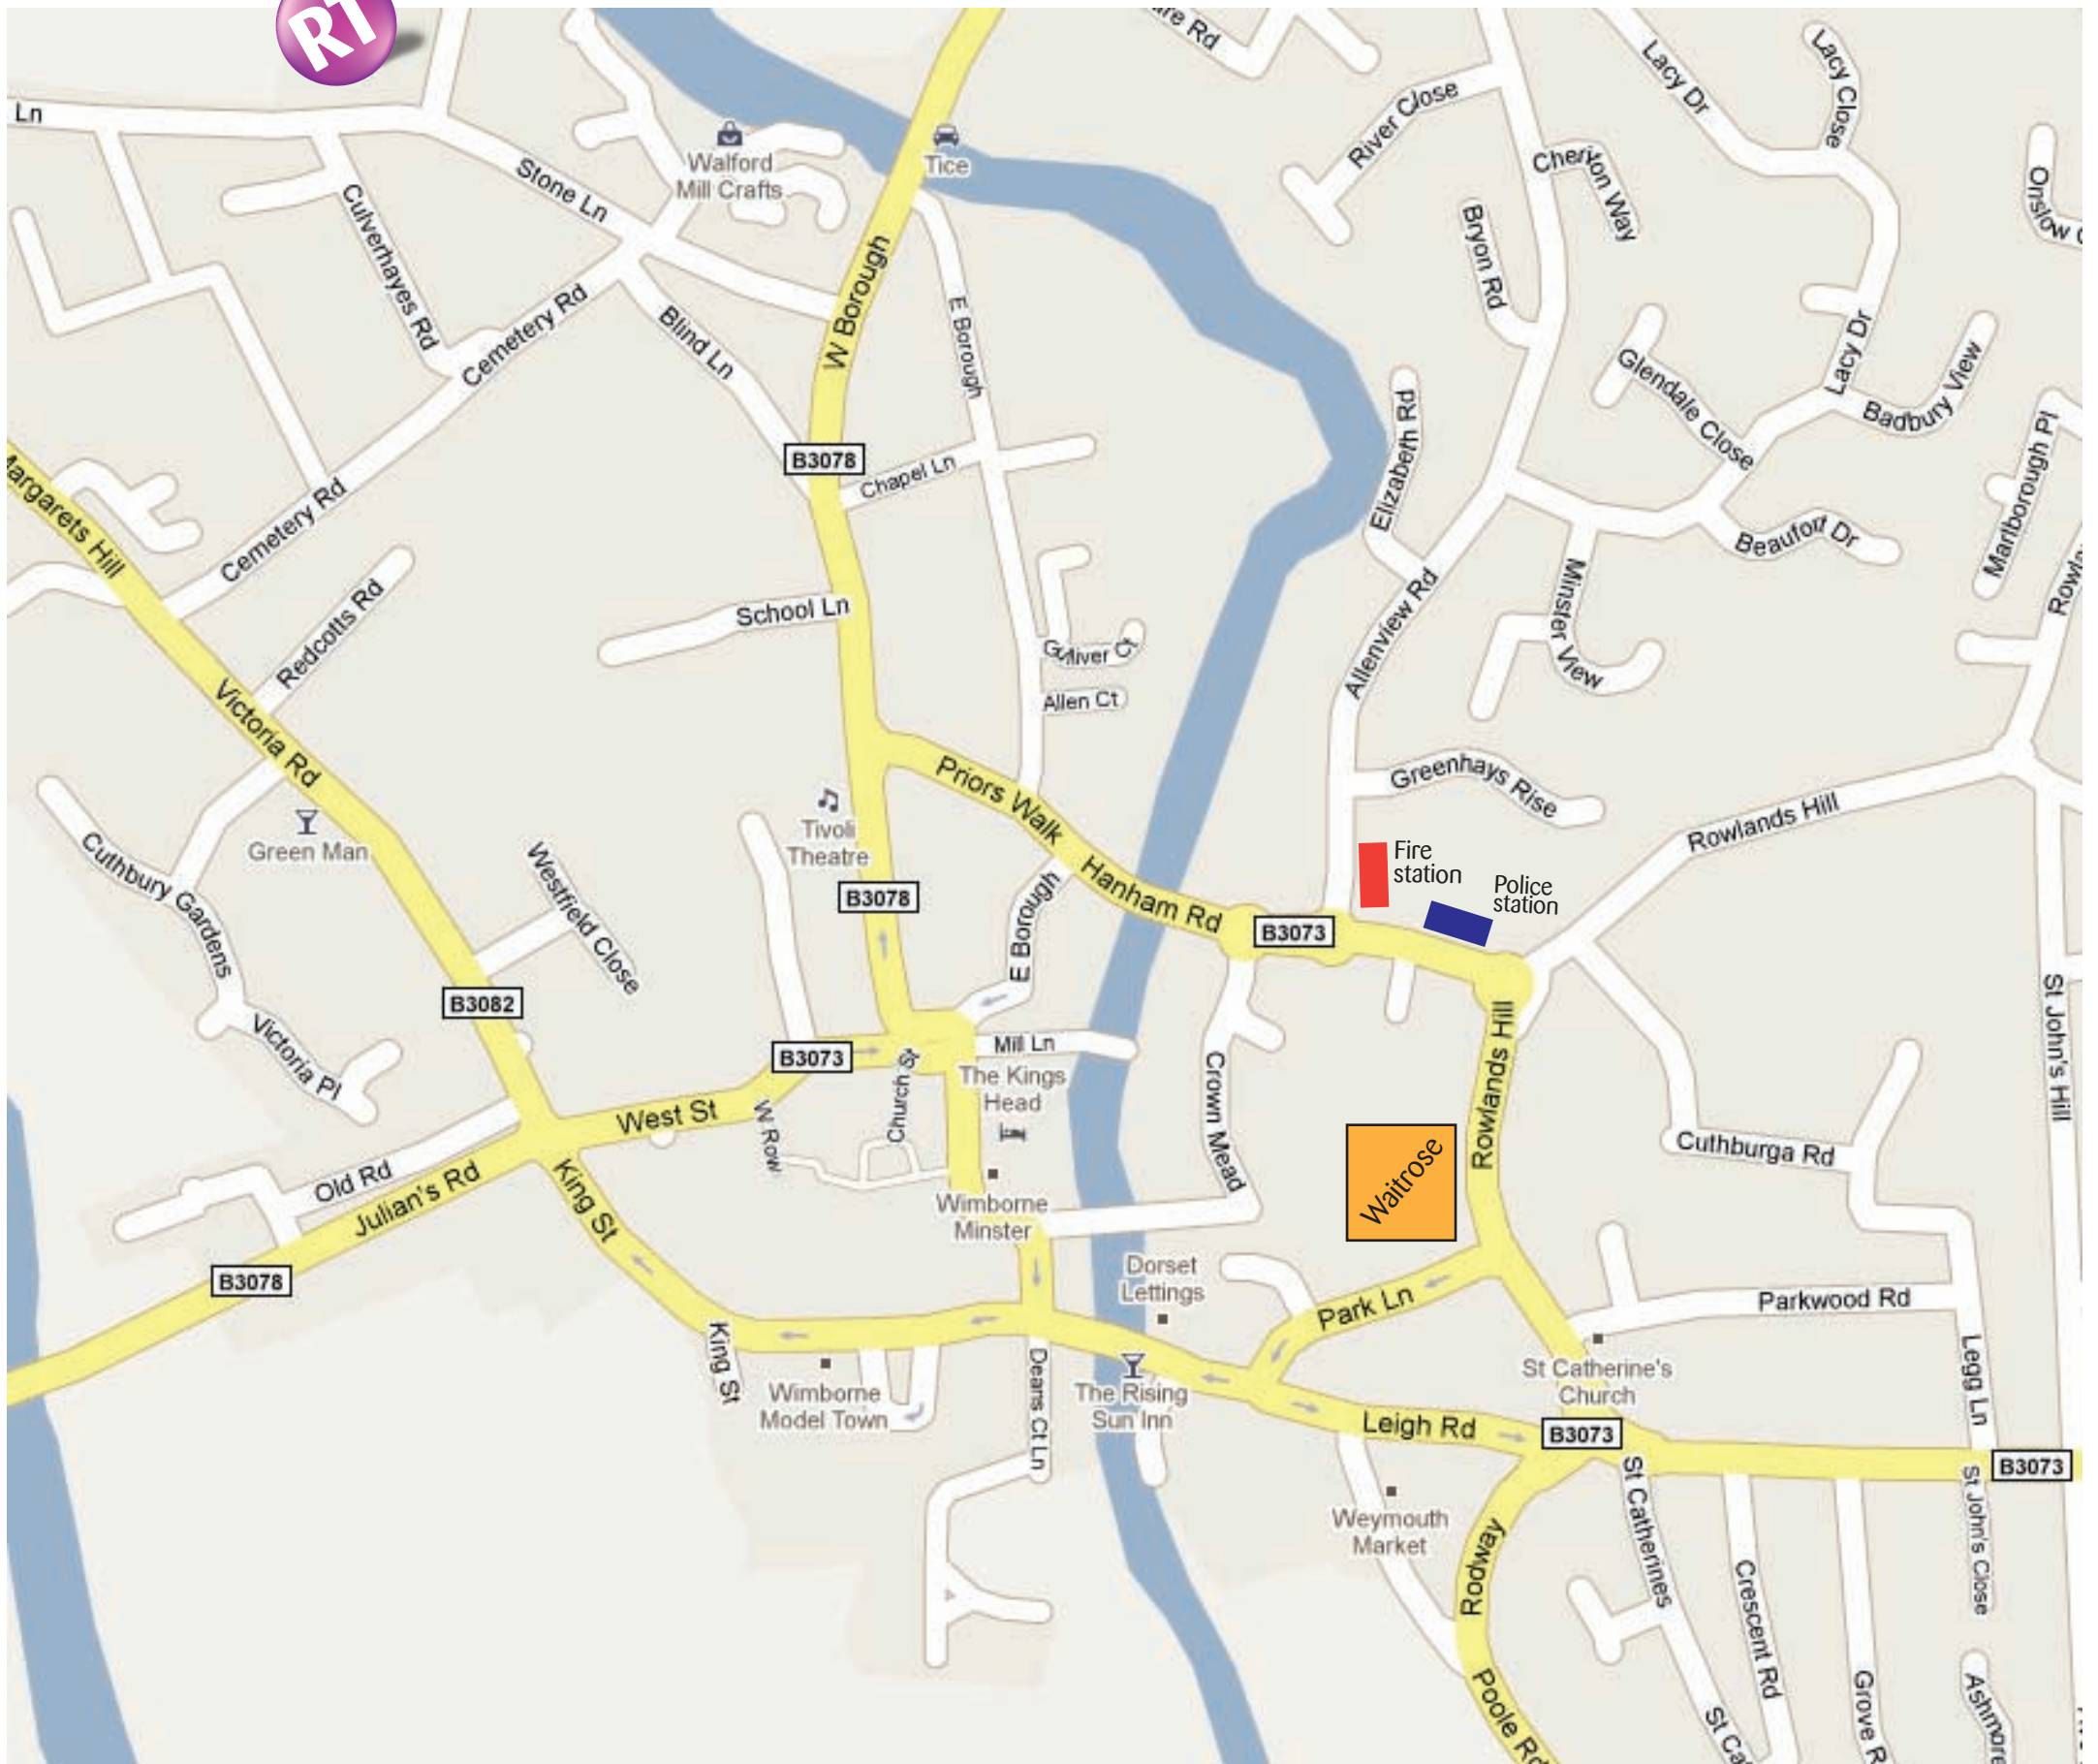

## **From London, Southampton, Ringwood**

On the A31 (signposted Dorchester) continue towards Wimborne.

At Canford Bottom Roundabout take the 4th exit onto Wimborne Road West (signposted Wimborne) and continue straight on (Leigh Road) for 2 miles (entering Wimborne)

At the small roundabout, turn right onto Poole Road (B3073) passing Waitrose supermarket on your left.

At the next roundabout take the 1st exit staying on the (B3073).

Continue straight going passed the Police and Fire Stations and across two further small roundabouts, you will then approach a set of traffic lights the road will bare right, carry on until your reach a another set and turn left here onto Stone Lane.

## **From Bournemouth**

From the A338 (Wessex Way) head to the A31 (signposted Dorchester) continue towards Wimborne.

At Canford Bottom Roundabout take the 4th exit onto Wimborne Road West (signposted Wimborne) and continue straight on (Leigh Road) for 2 miles (entering Wimborne)